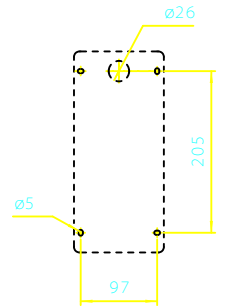

Diritti riservati All rights reserved

Fixing holes

		PART NUMBERS	A	B
32A	2P	TM 32X3KIR	146	285
	3P	TM 32X4KIR	146	285
	3P+N	TM 32X5KIR	151	285

dimensions in mm  
 Date 19/9/11  
 Sign ROTELLA

TM 32.. KIR  
 SW.S+DIN 32A

Scale  
 1:5