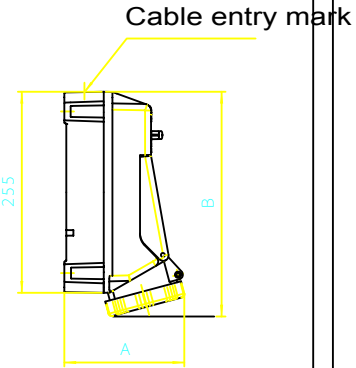

Diritti riservati All rights reserved

Fixing holes

		PART NUMBERS	A	B
32A	2P	TM 32X3KIR	146	285
	3P	TM 32X4KIR	146	285
	3P+N	TM 32X5KIR	151	285

dimensions in mm  
 Date 19/9/11  
 Sign ROTELLA

TM 32.. KIR  
 SW.S+DIN 32A

Scale  
 1:5